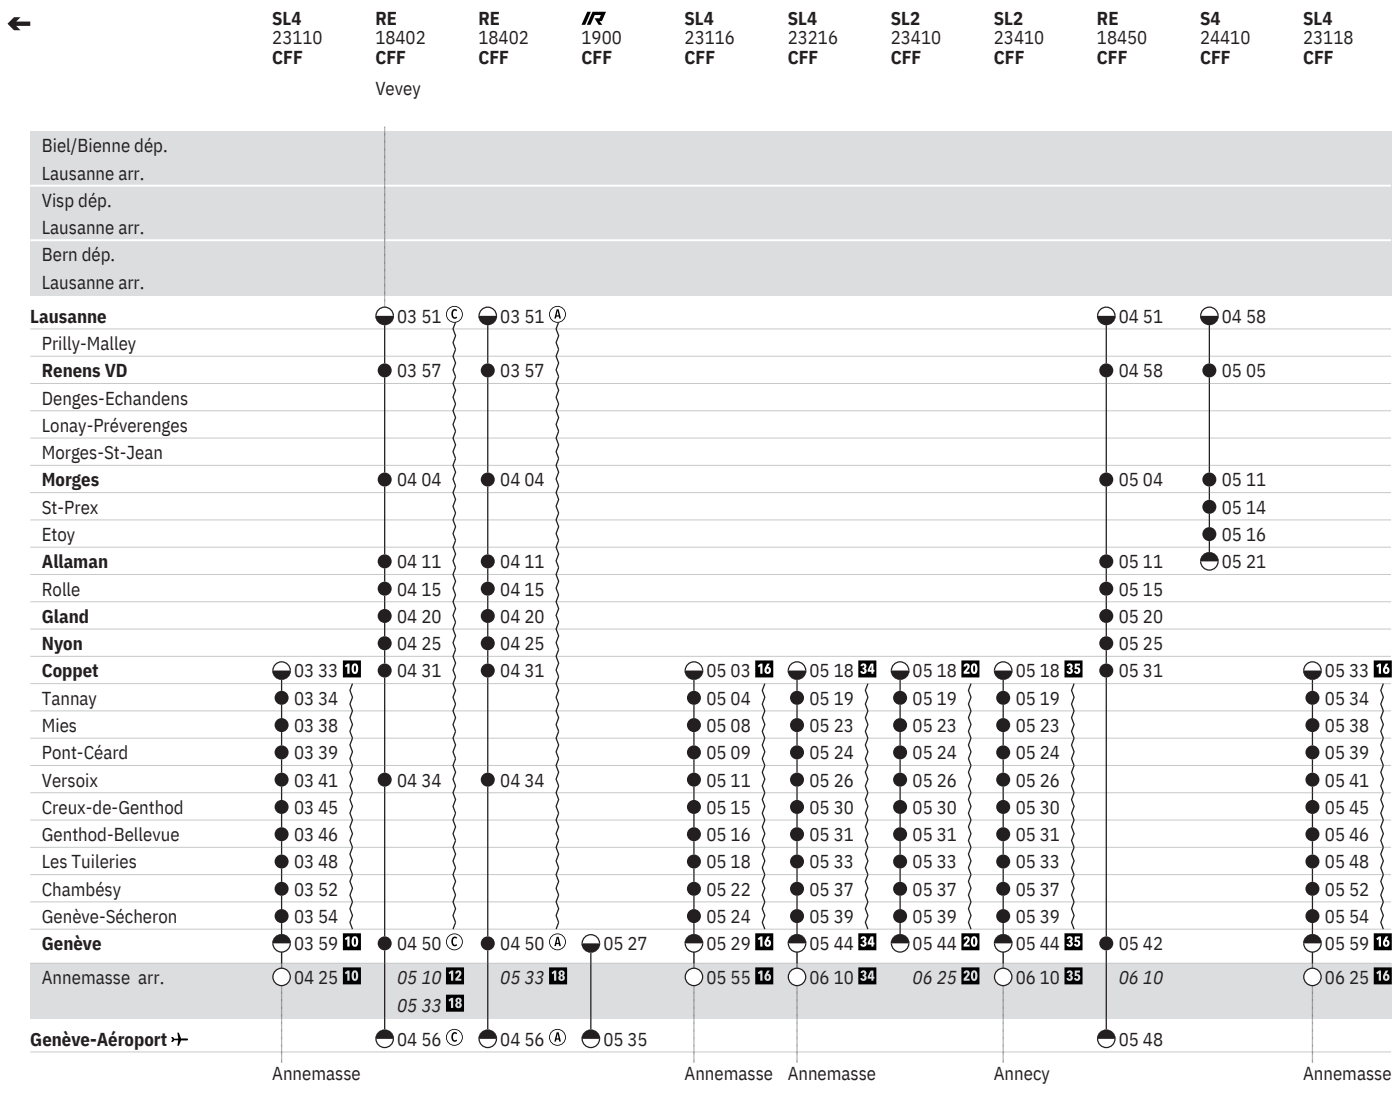

150 Lausanne - Morges - Nyon - Genève - Genève-Aéroport → (RER Vaud, lignes S3, S4) 🚆👁
Coppet - Genève (- Annemasse) (LEMAN EXPRESS, lignes L1, L2, L3, L4) 🚆👁

État: 30. Novembre 2020