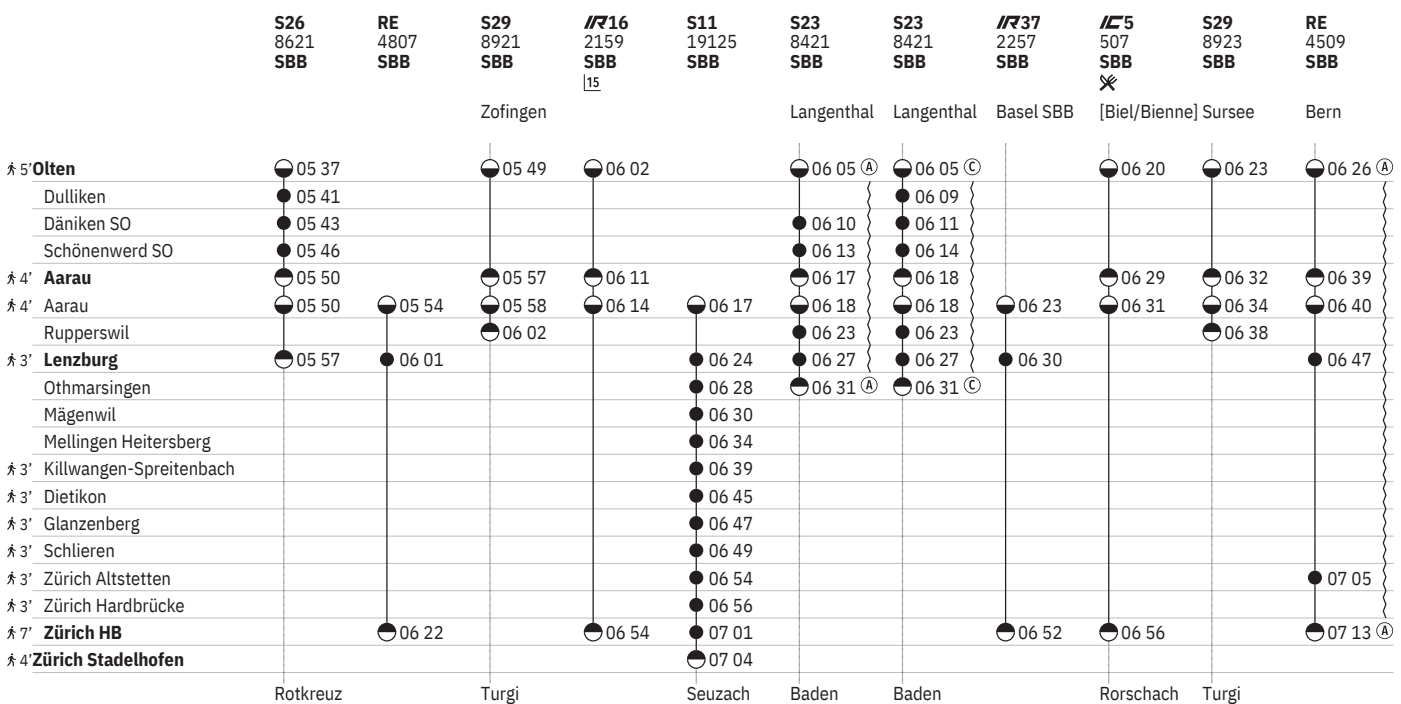

651 Olten - Lenzburg - Zürich

Stand: 27. September 2022

¹⁰ Aare Linth

¹⁵ FA ⁷

²⁷ ✖ Zürich HB