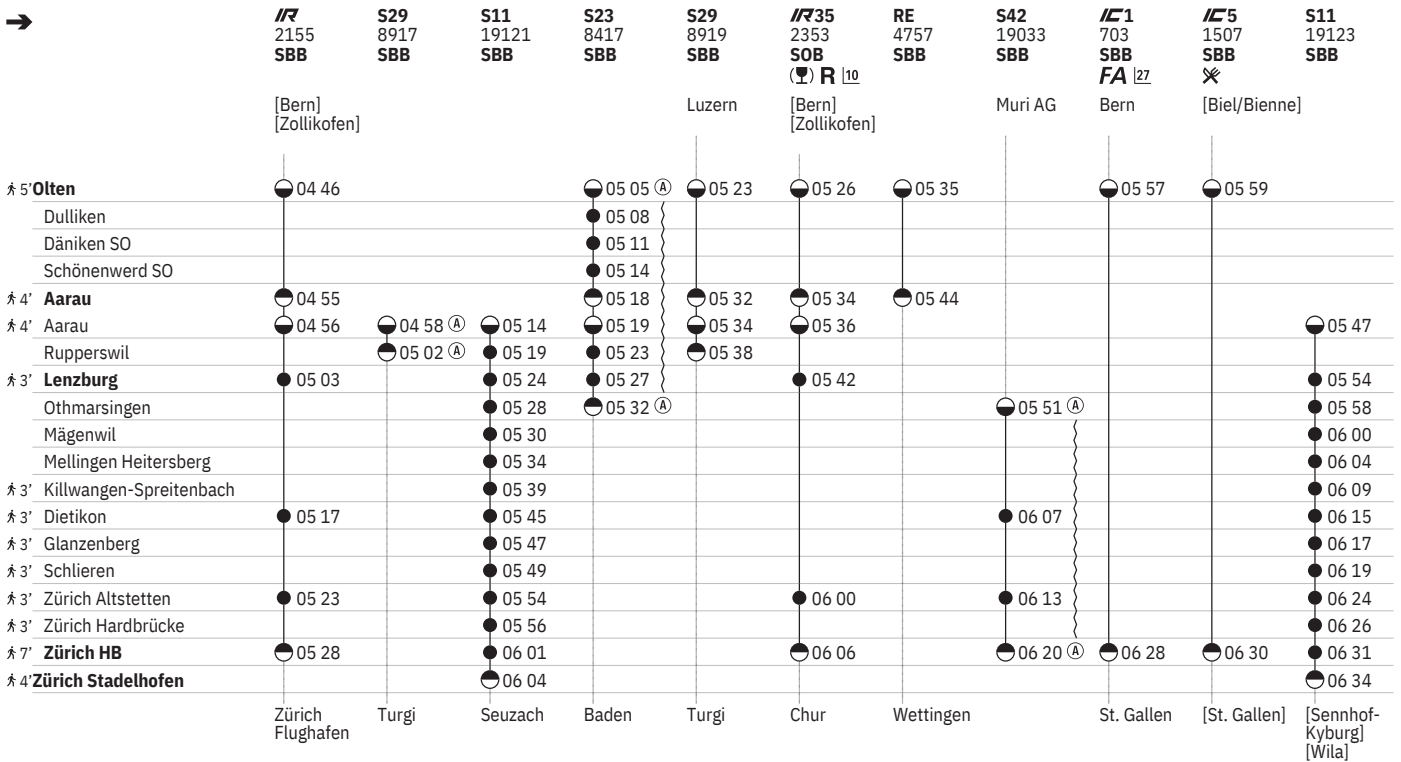

651 Olten - Lenzburg - Zürich

Stand: 27. September 2022

¹⁰ Aare Linth

¹⁵ FA ⁷

²⁷ ✖ Zürich HB