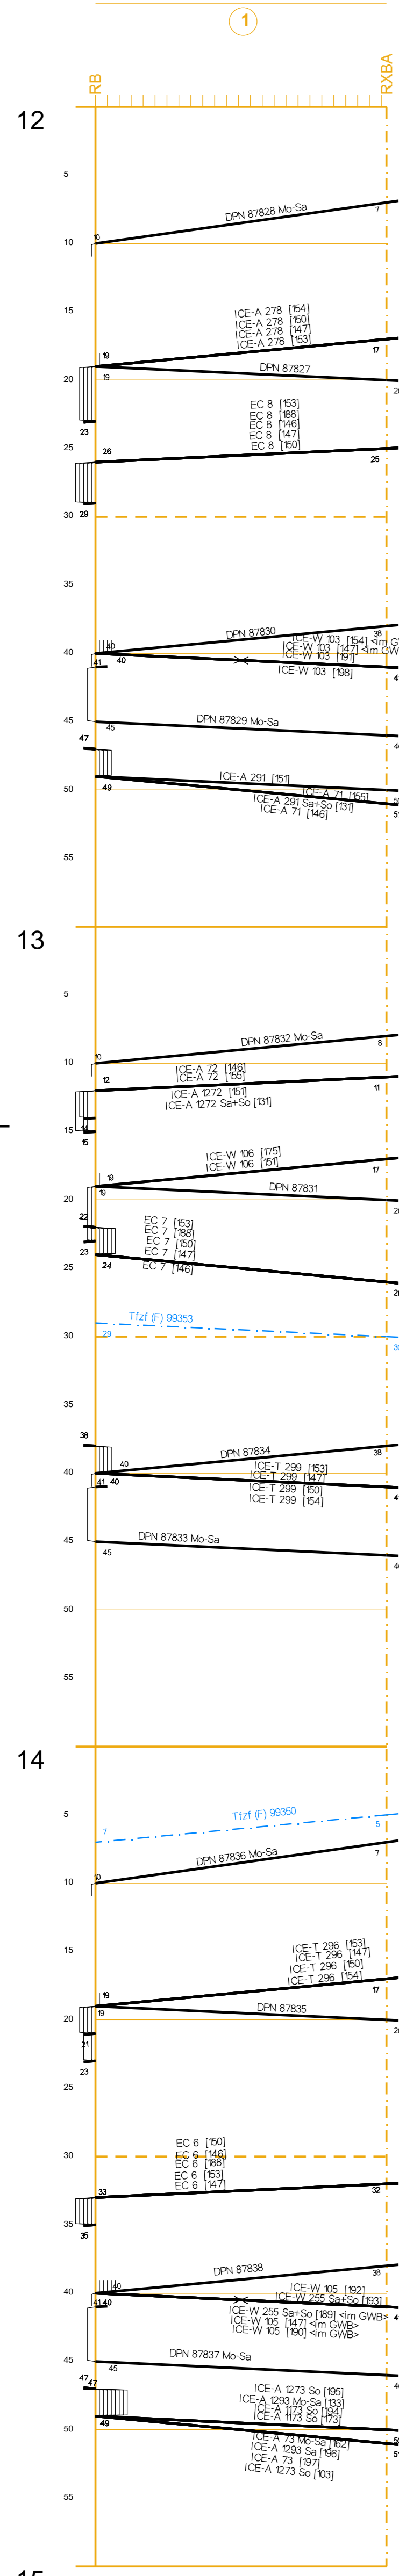

Fahrpläne Basel N/S ab 02.09.2019

Stunden: 12 - 15

Niederlassung Südwest

Jahresfahrplan 2019 vom: 09. Dezember 2018 bis: 14. Dezember 2019
Gültig vom: 02. September 2019 bis: 14. Dezember 2019 / täglich

Fahrpläne Basel N/S ab 02.09.2019

Stunden: 12 - 15

Table with 2 columns: Station, Time. Title: Basel Bad Bf, Basel SBB Pb. Includes GVB, PZB und ETCS L1 (LS), Hauptbahn, Nebenbahn, and various time slots.

BAV 520

Table with 2 columns: Station, Time. Title: Basel Bad Bf, Basel Bad Rbf (GR A). Includes PZB und ETCS L1 (LS), Hauptbahn, Nebenbahn, and various time slots.

BAV 508 / 1

BAV 508 / 2

Table with 2 columns: Station, Time. Title: Basel Bad Rbf, Weil (Rh) - Haltingen. Includes GVB, PZB, LZB und ETCS L1 (LS), Hauptbahn, Nebenbahn, and various time slots.

BAV 521 / 1

Table with 2 columns: Station, Time. Title: Basel Bad Rbf, Weil (Schlaufe). Includes PZB und ETCS L1 (LS), Nebenbahn, and various time slots.

3.5

Table with 2 columns: Station, Time. Title: Basel Bad Rbf, Weil (Sig N10). Includes PZB und ETCS L1 (LS), Nebenbahn, and various time slots.

0.0

Basel Bad Bf
BR Einf SBB Pb

Basel Bad Bf
BR Rbf -Gr-L
Basel Rbf LGr
BR Rbf -Gr-C
BR Rbf -Gr-A

Basel Bad Bf
Weil (Rhein) LGr
Weil am Rhein
Haltingen

Basel Bad Rbf
Weil am Rhein

Basel Bad Rbf
Weil am Rhein

Table with 2 columns: Station, Time. Title: RB, RXBA. Includes various train numbers and times.